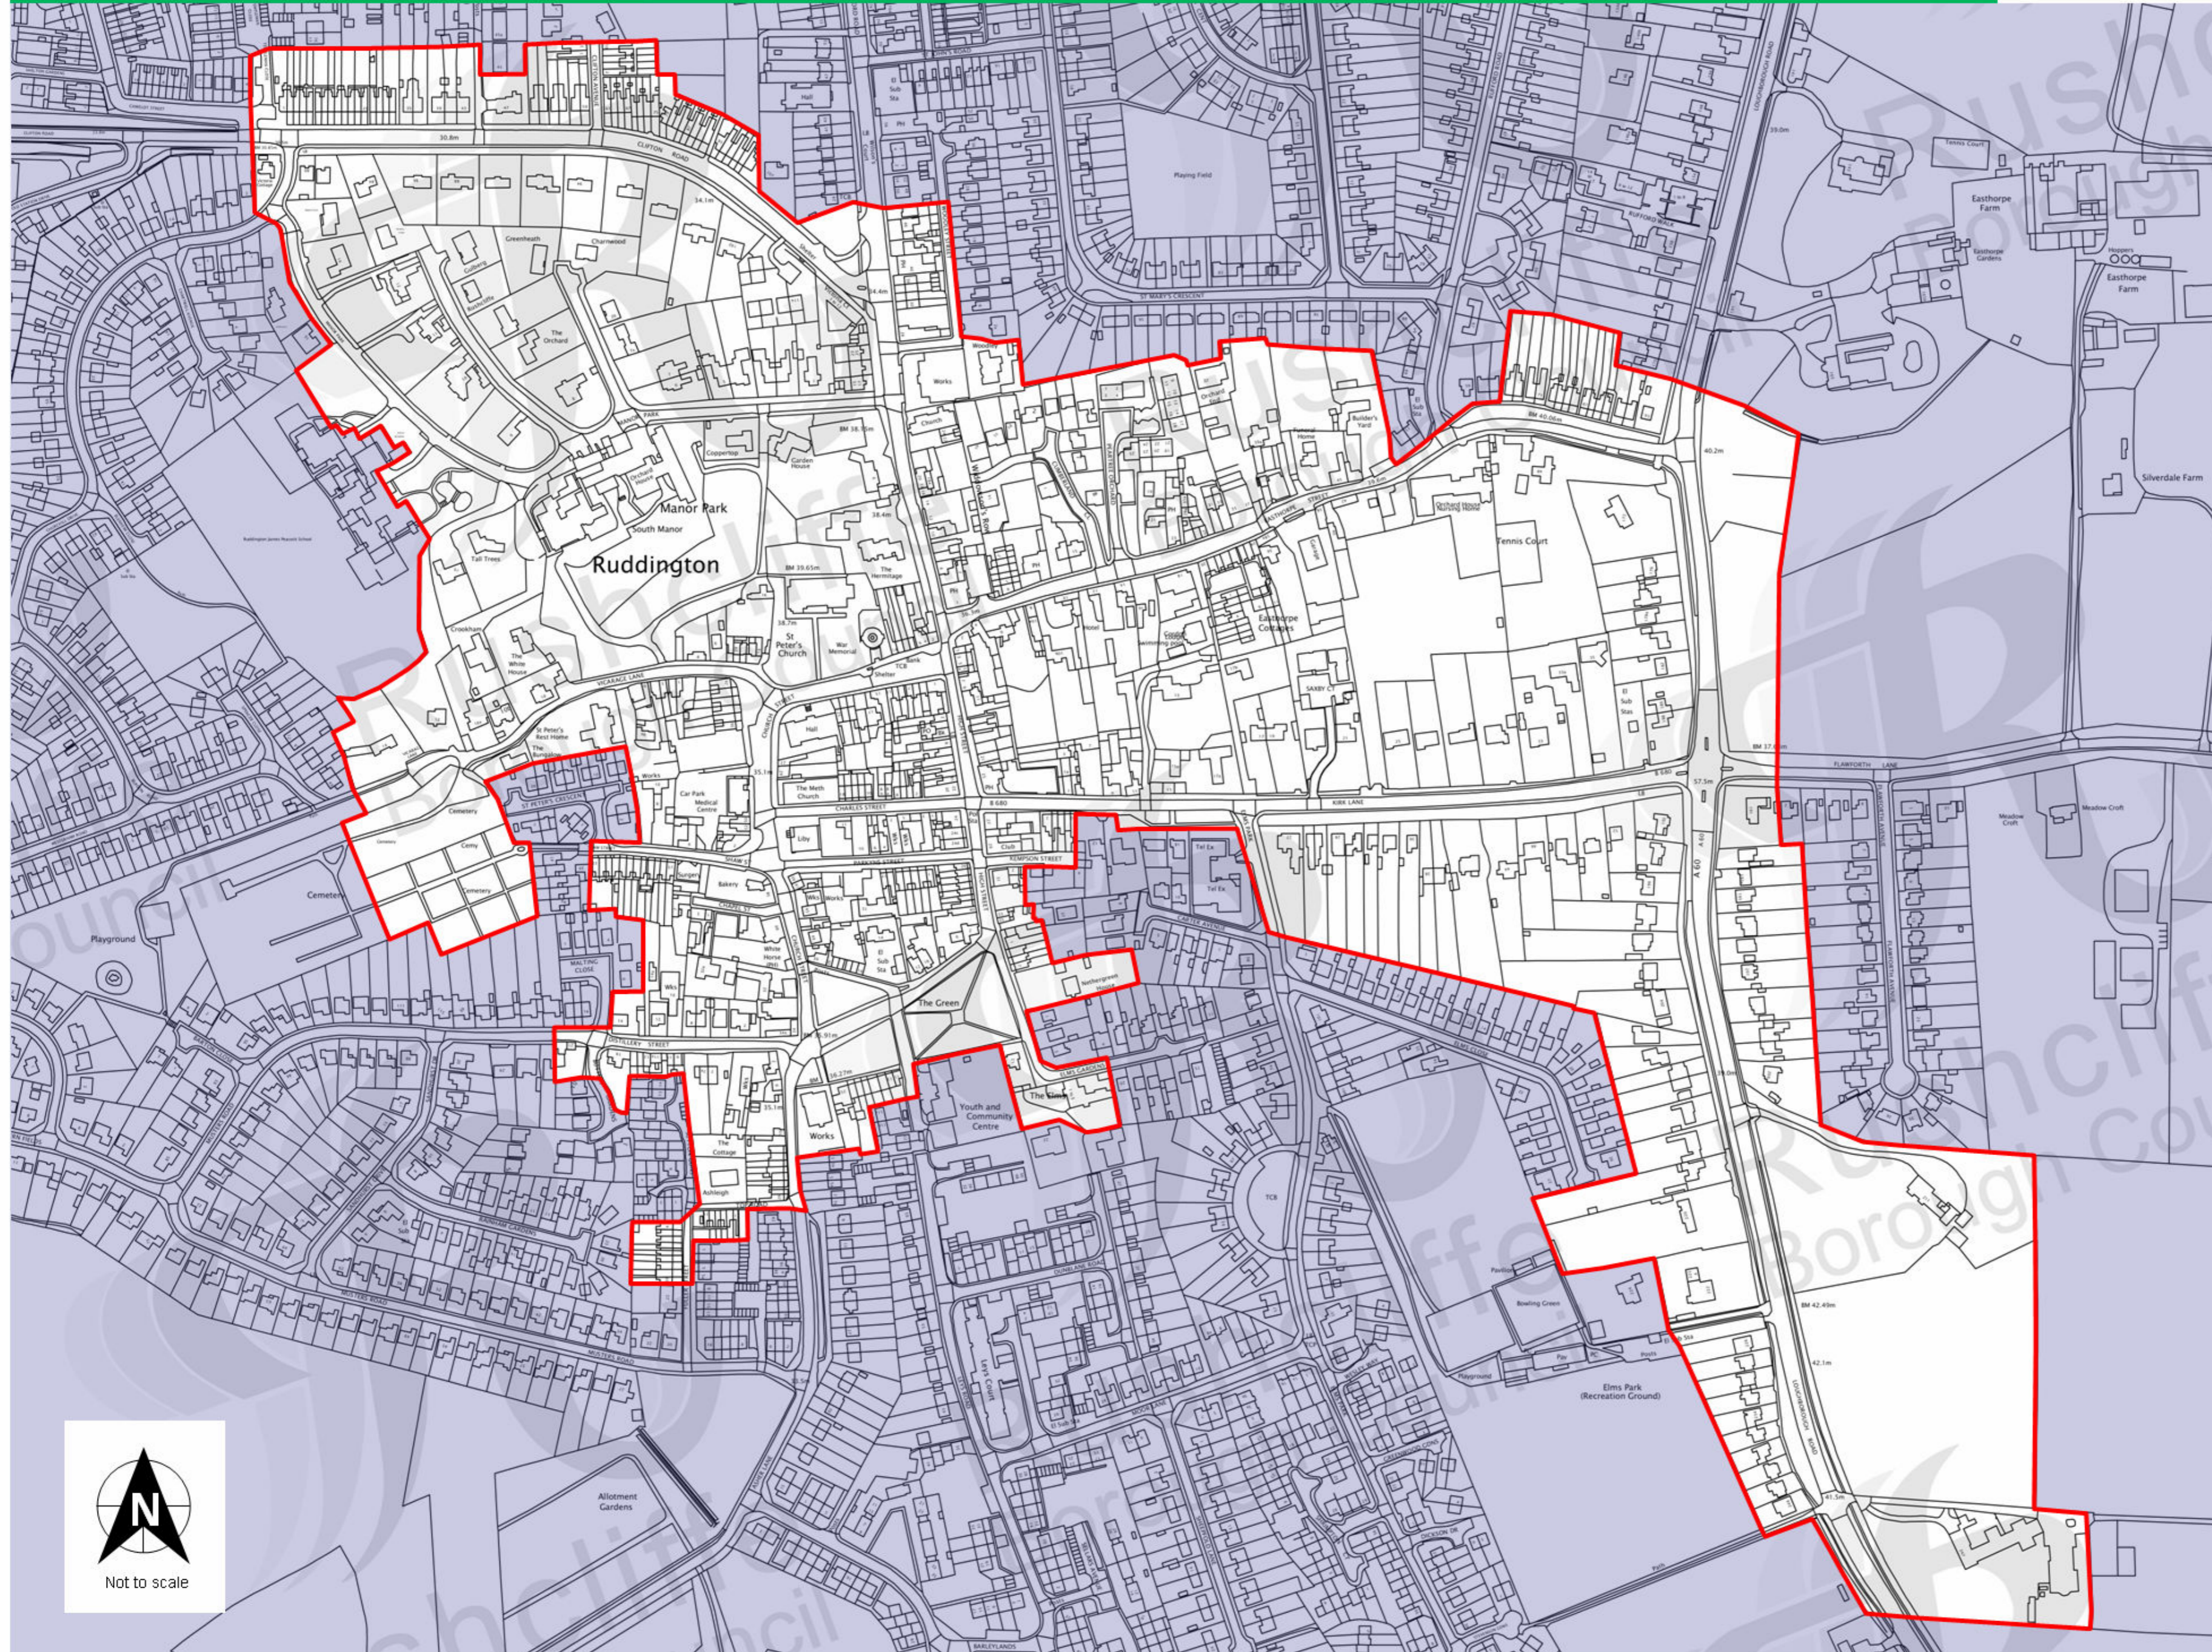

# Conservation Area Boundary

This map is reproduced from Ordnance Survey material with the permission of Ordnance Survey on behalf of the Controller of Her Majesty's Stationary Office © Crown Copyright. Unauthorised reproduction infringes Crown Copyright and may lead to prosecution or civil proceedings. Rushcliffe Borough Council 1000019419